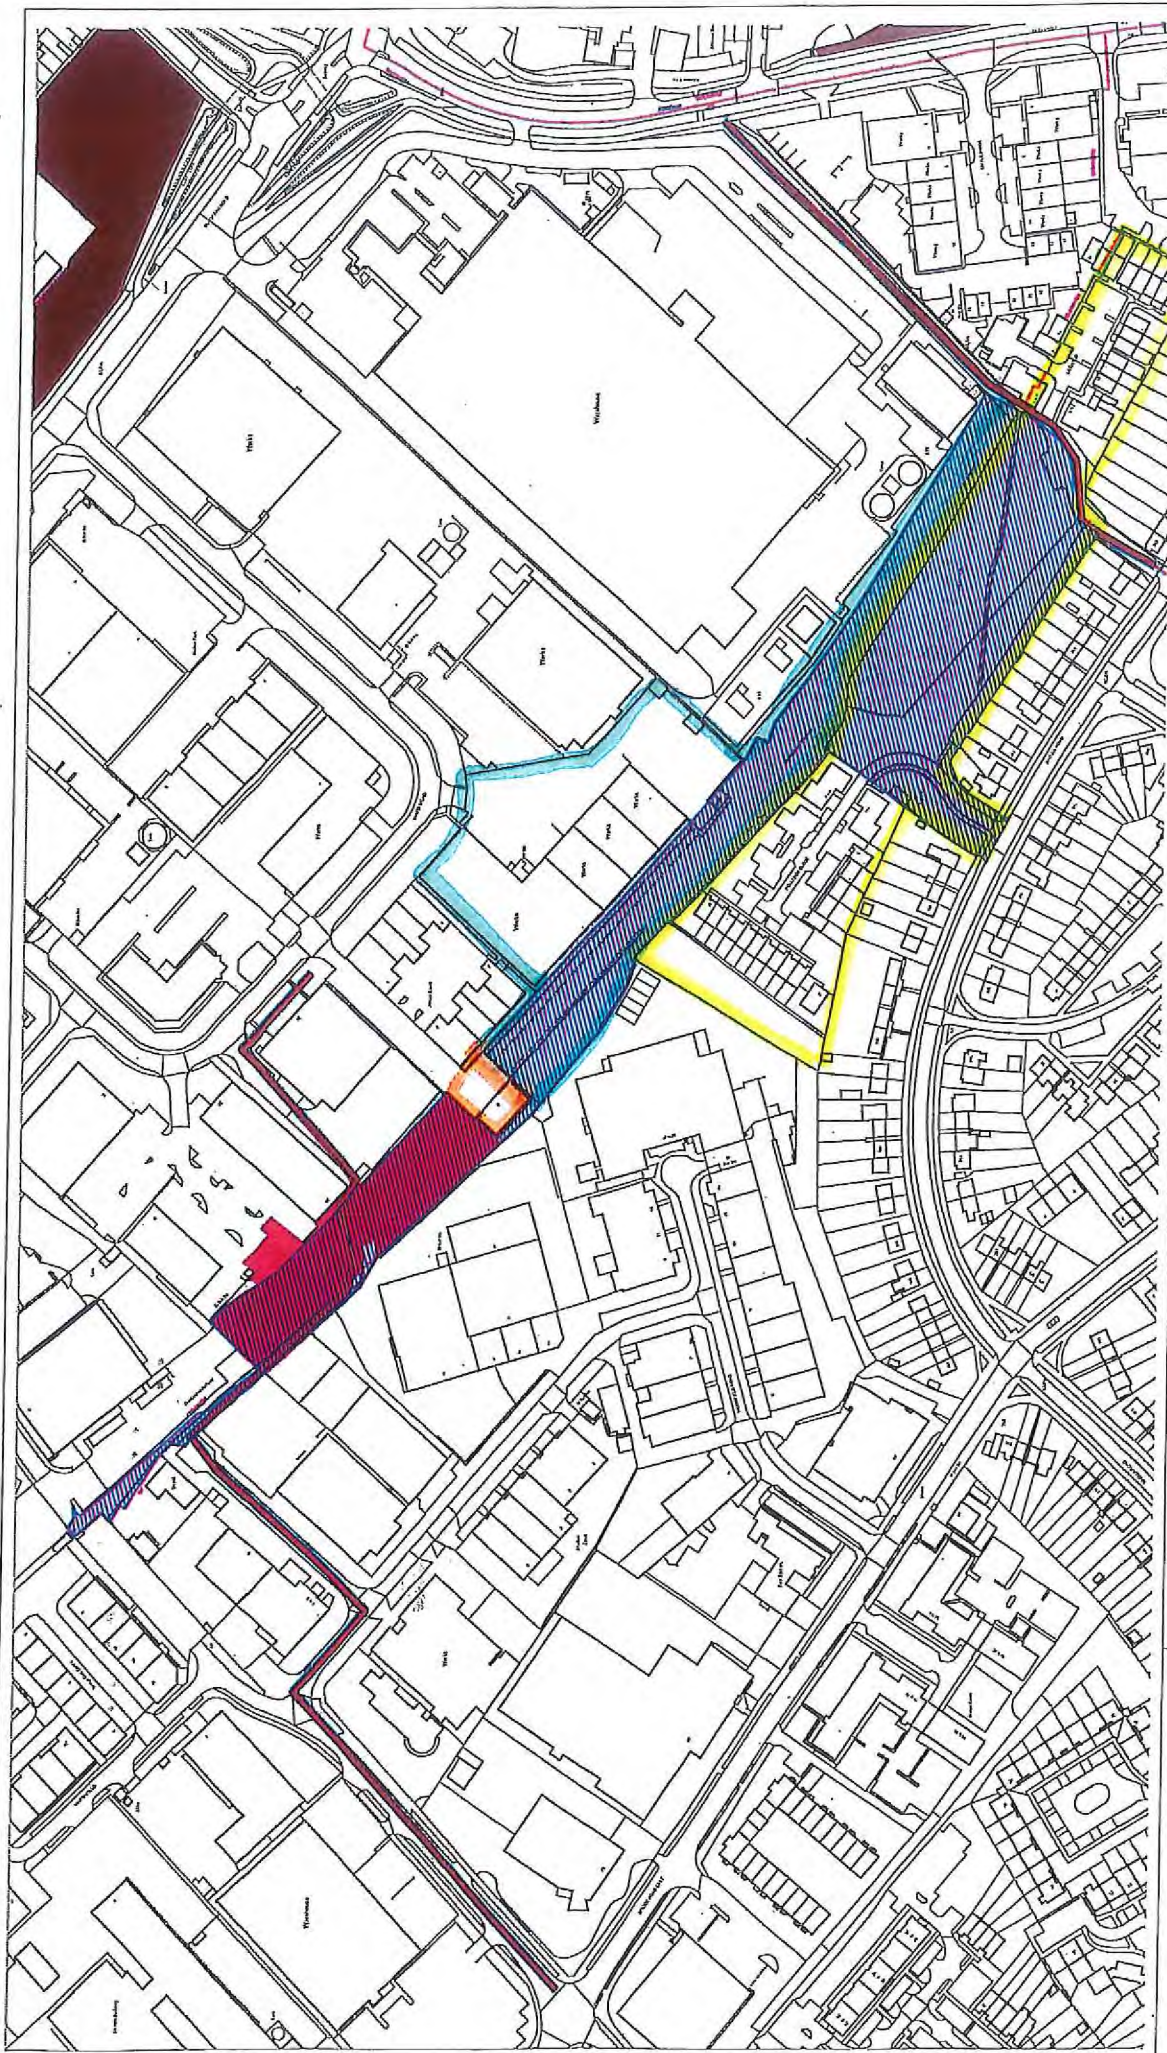

2

Notes:

Scale: 1:3000

Date: 6th March 2018

Drawn: JRY

Title: City Park Watchmead

Drawing Number: JS001

Project: UOL 80