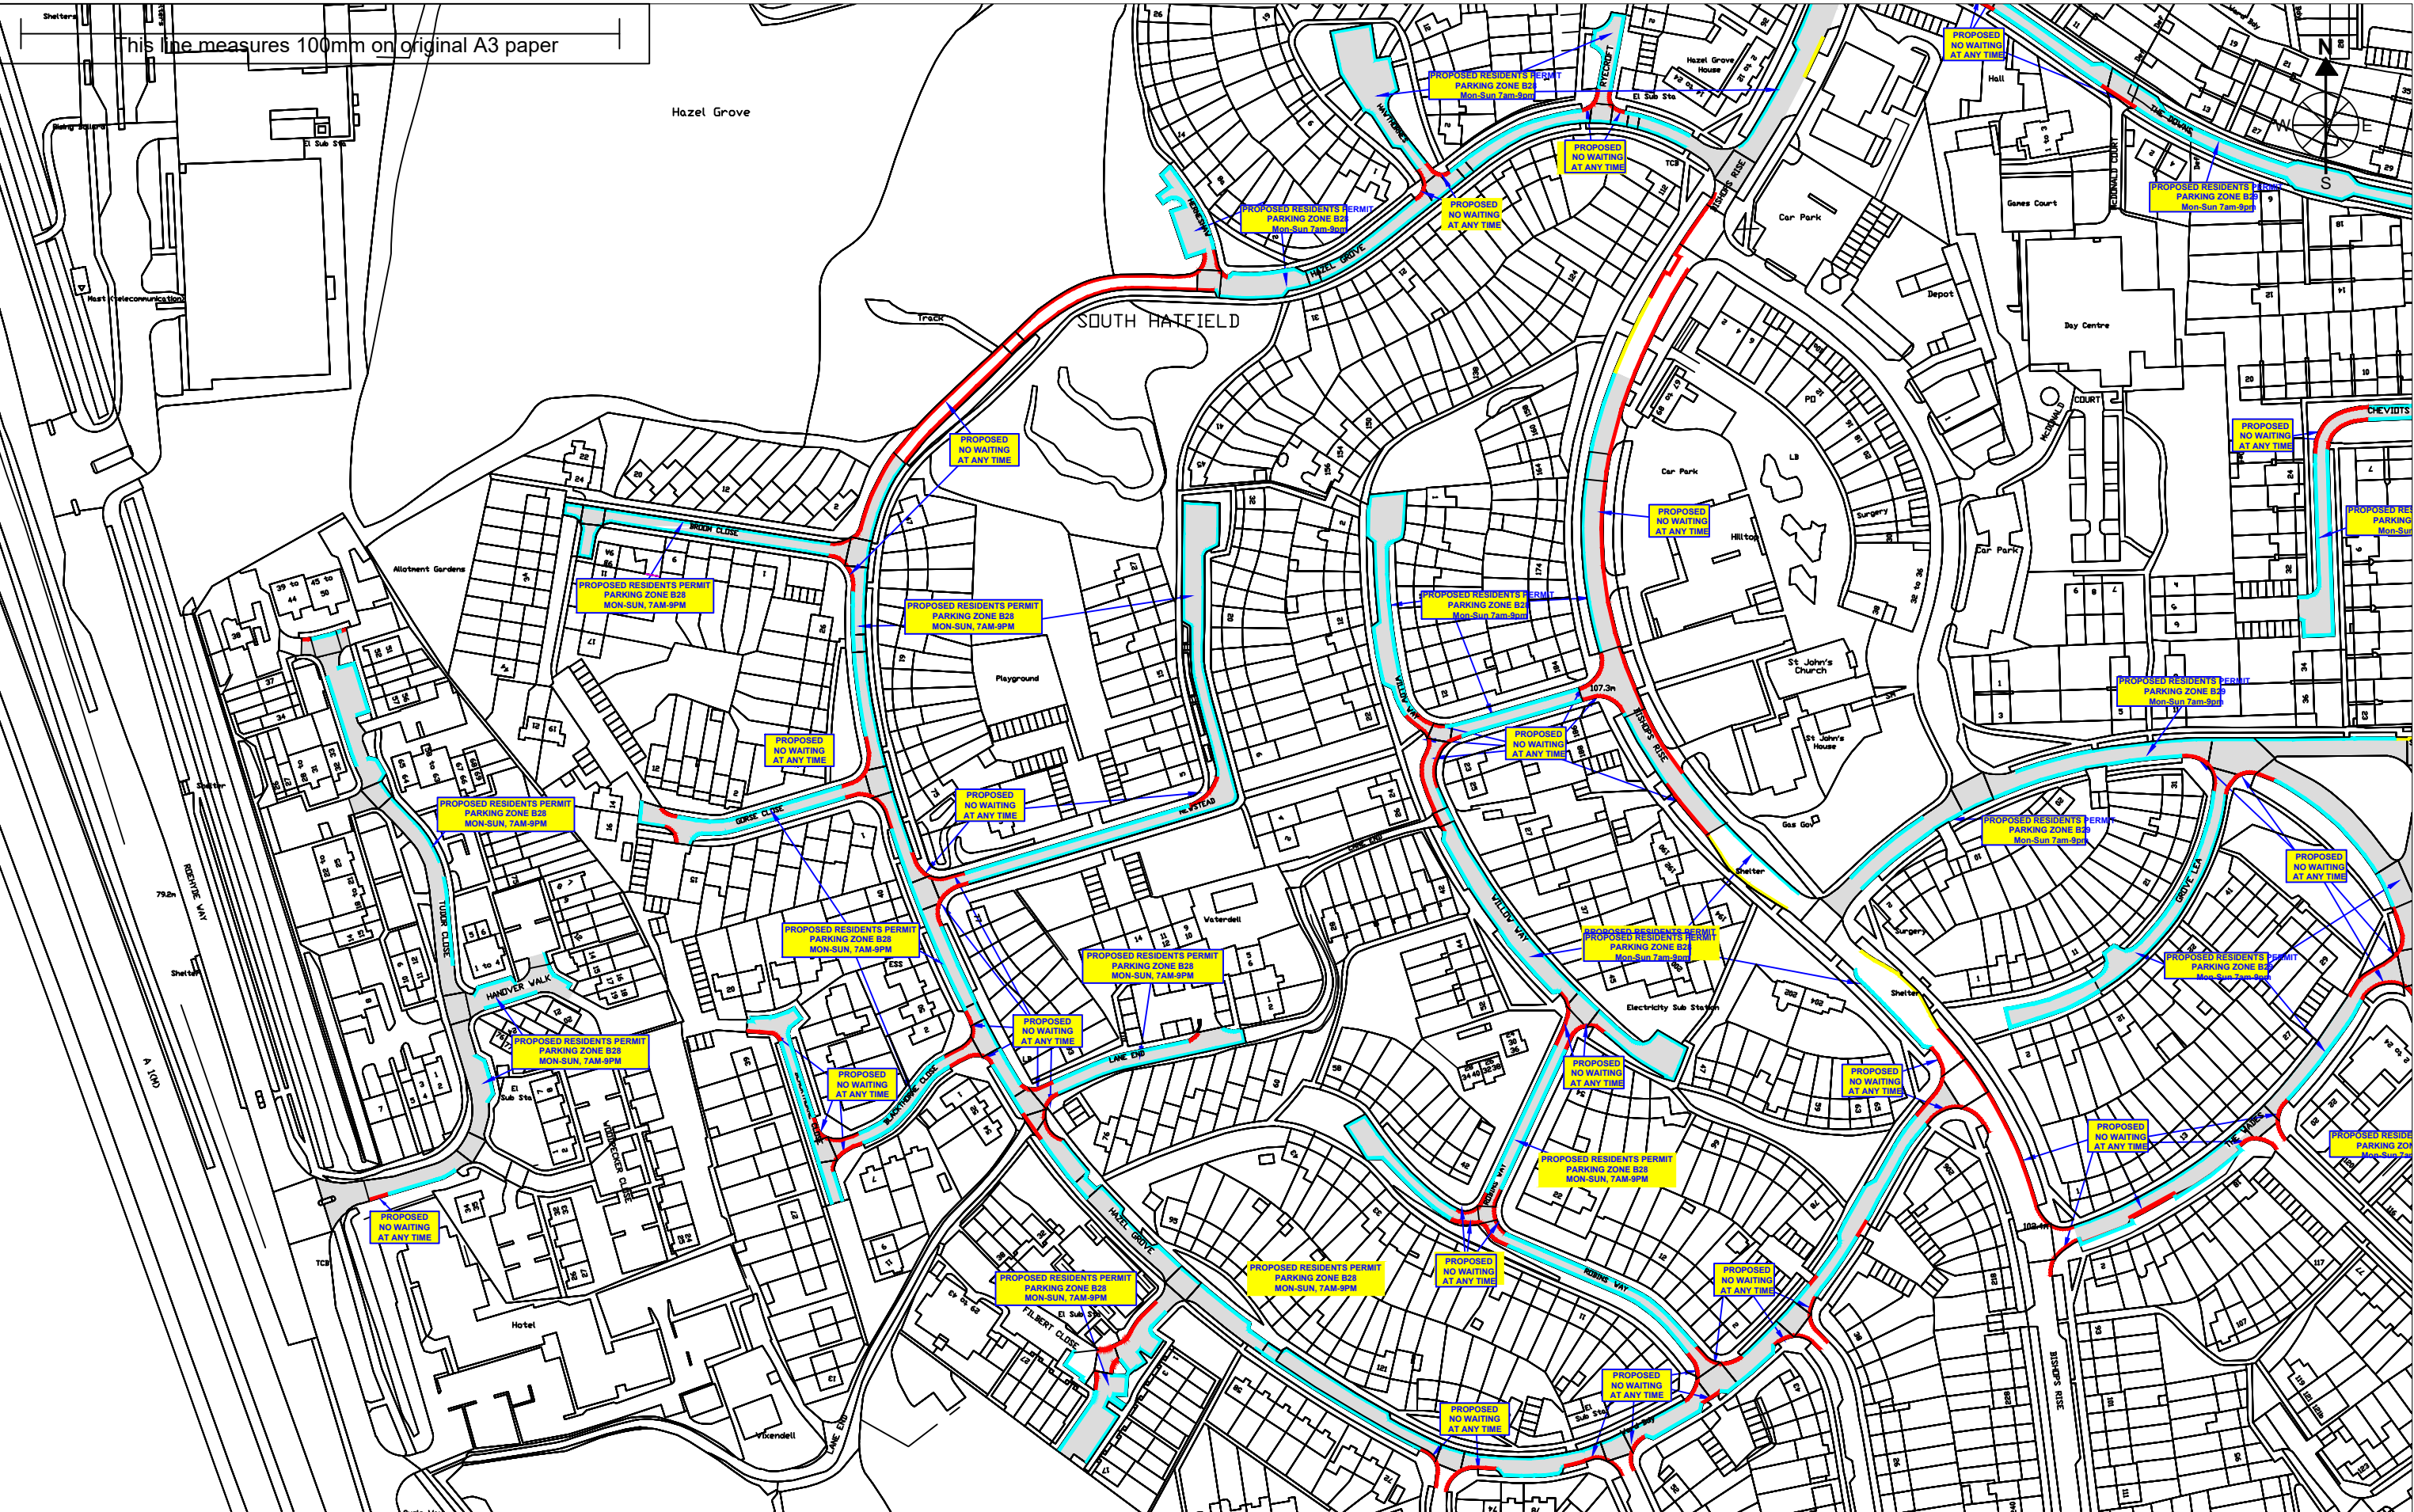

This line measures 100mm on original A3 paper

Hazel Grove

SOUTH HATFIELD

TITLE THE BOROUGH OF WELWYN HATFIELD (VARIOUS ROADS, HILLTOP, HATFIELD) (RESTRICTION OF WAITING AND PERMIT PARKING ZONES) ORDER PLANS 2022

- Key**
- - PROPOSED DOUBLE YELLOW LINES, NO WAITING AT ANY TIME
 - - PROPOSED RESIDENTS PERMIT PARKING

Scale - 1:2000 on A3
Drawn - 02/02/2022
By -PB of Parking Services
Drawing - HT/001/2022

© Crown Copyright All rights reserved Welwyn Hatfield
Borough Council License No. LA 100019547 2022