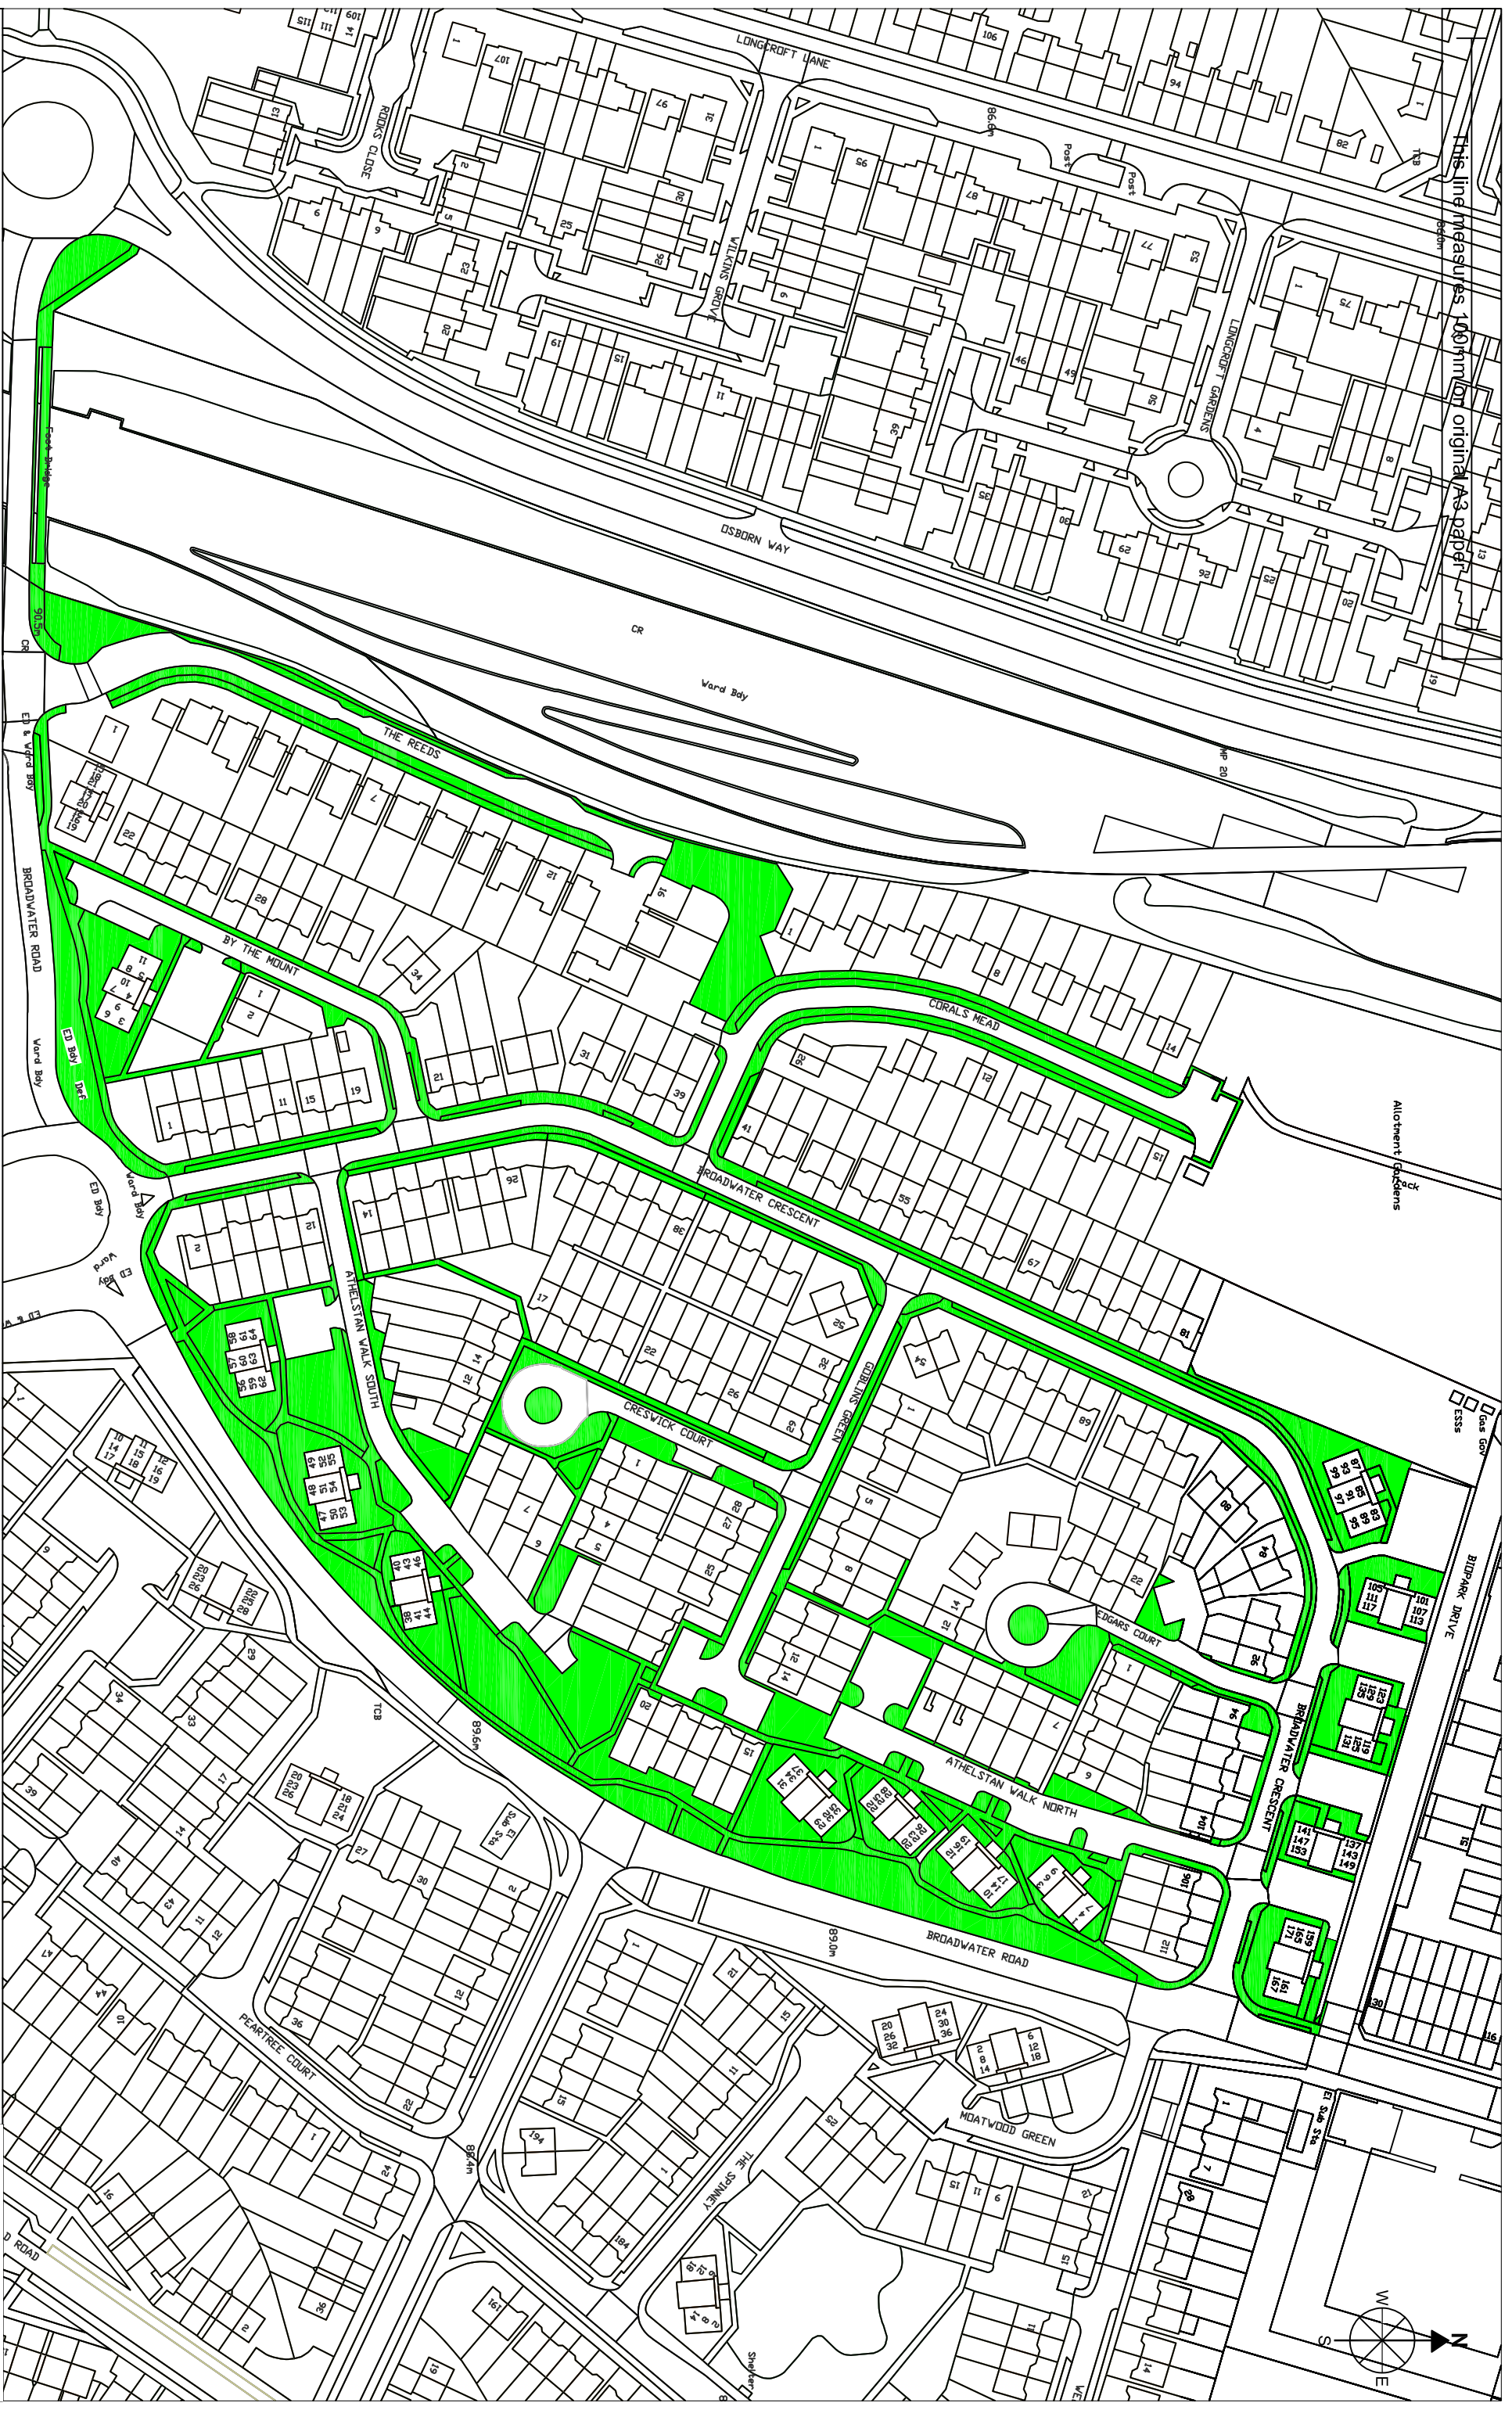

This line measures 100mm on original A3 paper

Key
- PROPOSED NO STOPPING AND WAITING ON VERGE OR FOOTWAY

PEARTREE WARD PARKING CONSULTATION - AREA 1

Title
THE BOROUGH OF WELWYN HATFIELD (VARIOUS ROADS, PEARTREE (1), WELWYN GARDEN CITY) (PROHIBITION OF STOPPING AND WAITING ON VERGE OR FOOTWAY) ORDER 2022

Scale - 1:1500 on A3
Drawn - 22/06/2022
By - JC of Parking Services
Drawing - PT1/PO/2022

© Crown Copyright All rights reserved Welwyn Hatfield
Borough Council License No. LA 100019547 2022