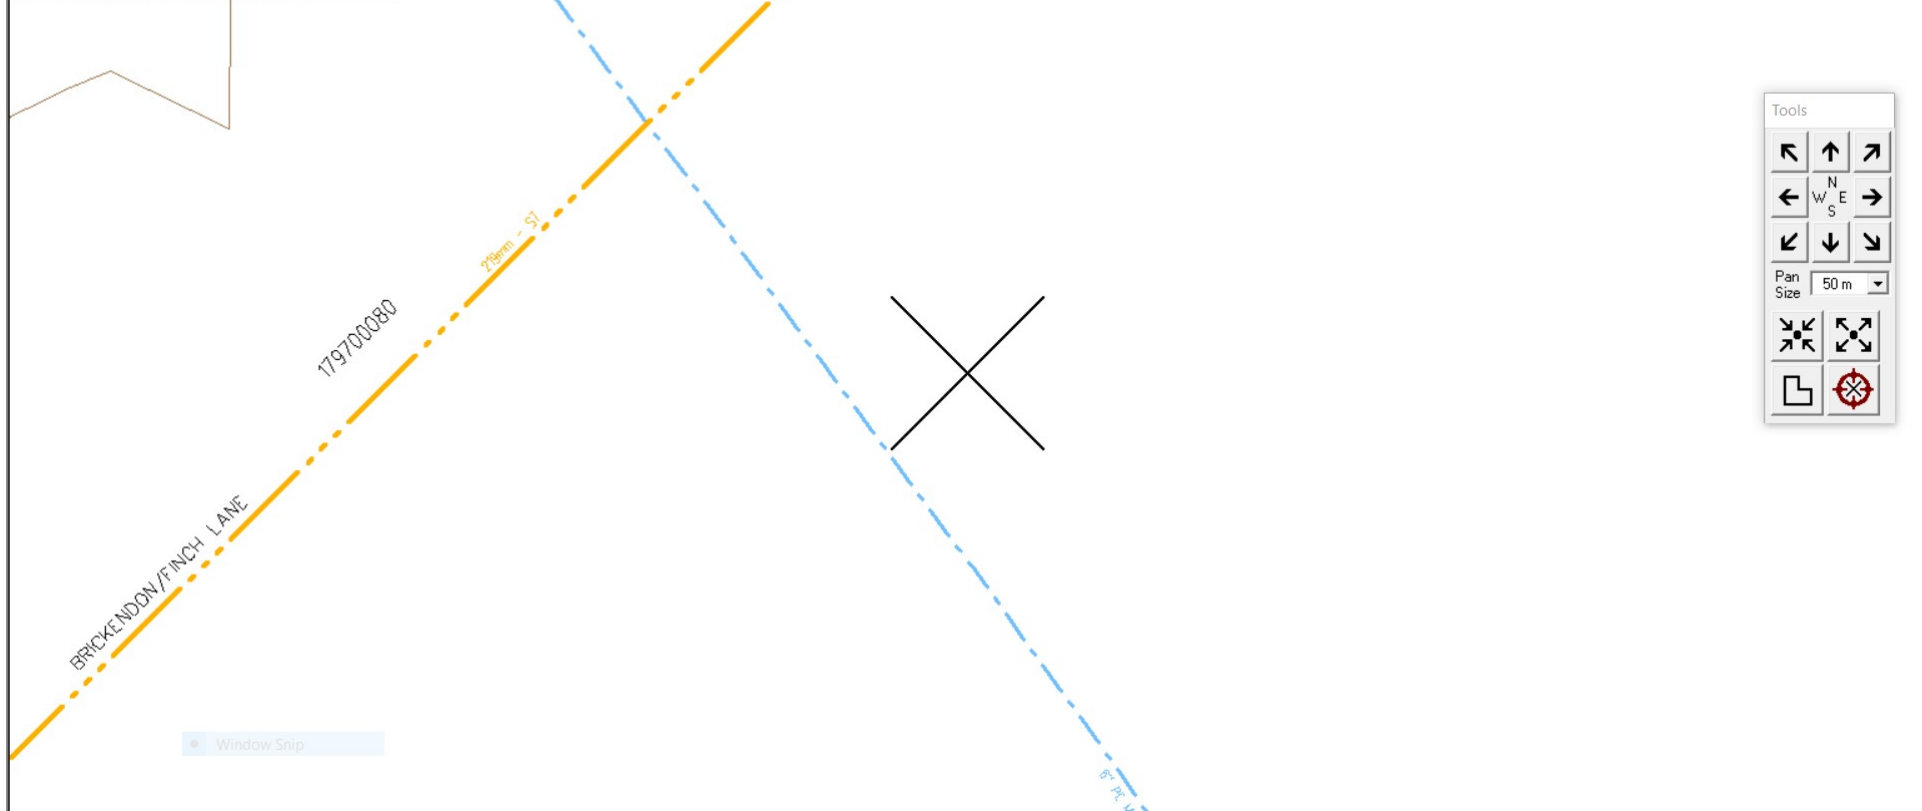

WARNING! This area contains Gas Mains Operating at High Pressure in Excess of 7 bar. Before excavating in the area call 0800 688588.

Tools

A secondary navigation panel titled 'Tools' containing directional arrow icons for panning (up, down, left, right, and diagonals), a compass rose, and a 'Pan Size' dropdown menu currently set to '50 m'. There are also icons for zooming and other navigation functions.

Window Snip